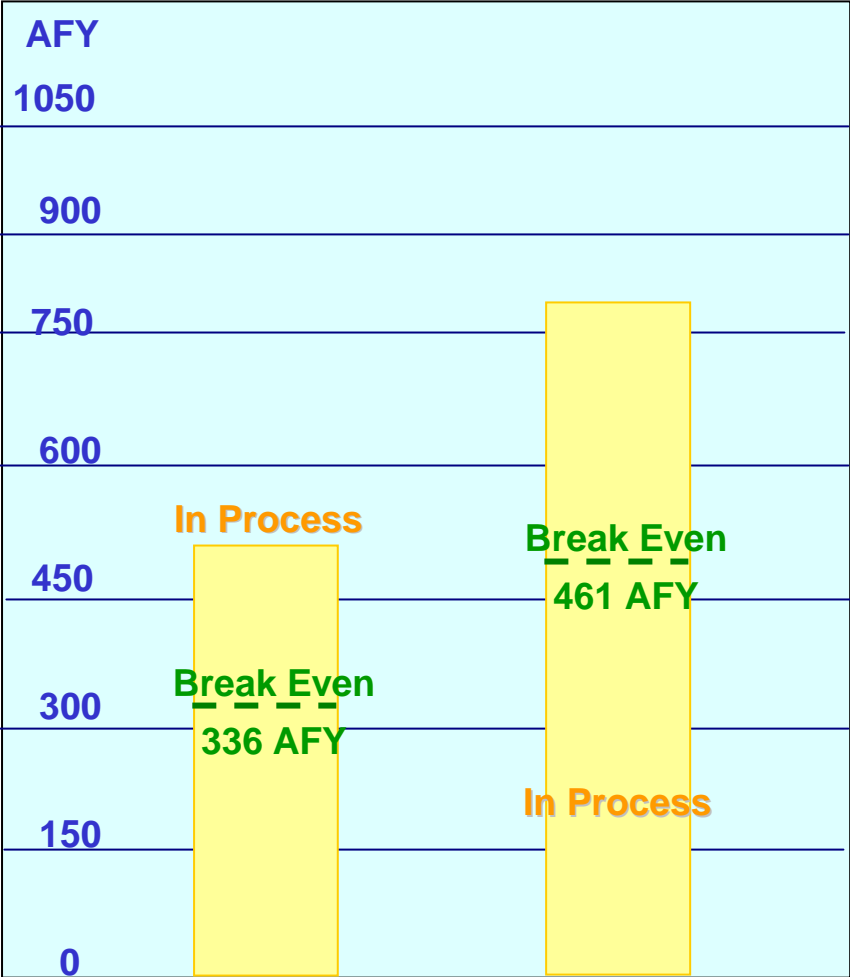

CUSTOMER DEVELOPMENT STATUS

Water 3 Engineering

North Main Street Lateral

Athens Park Lateral

LA Southwest College Lateral

CUSTOMER DEVELOPMENT STATUS

Lateral IIIb

Avalon Extension Lateral – Water 3