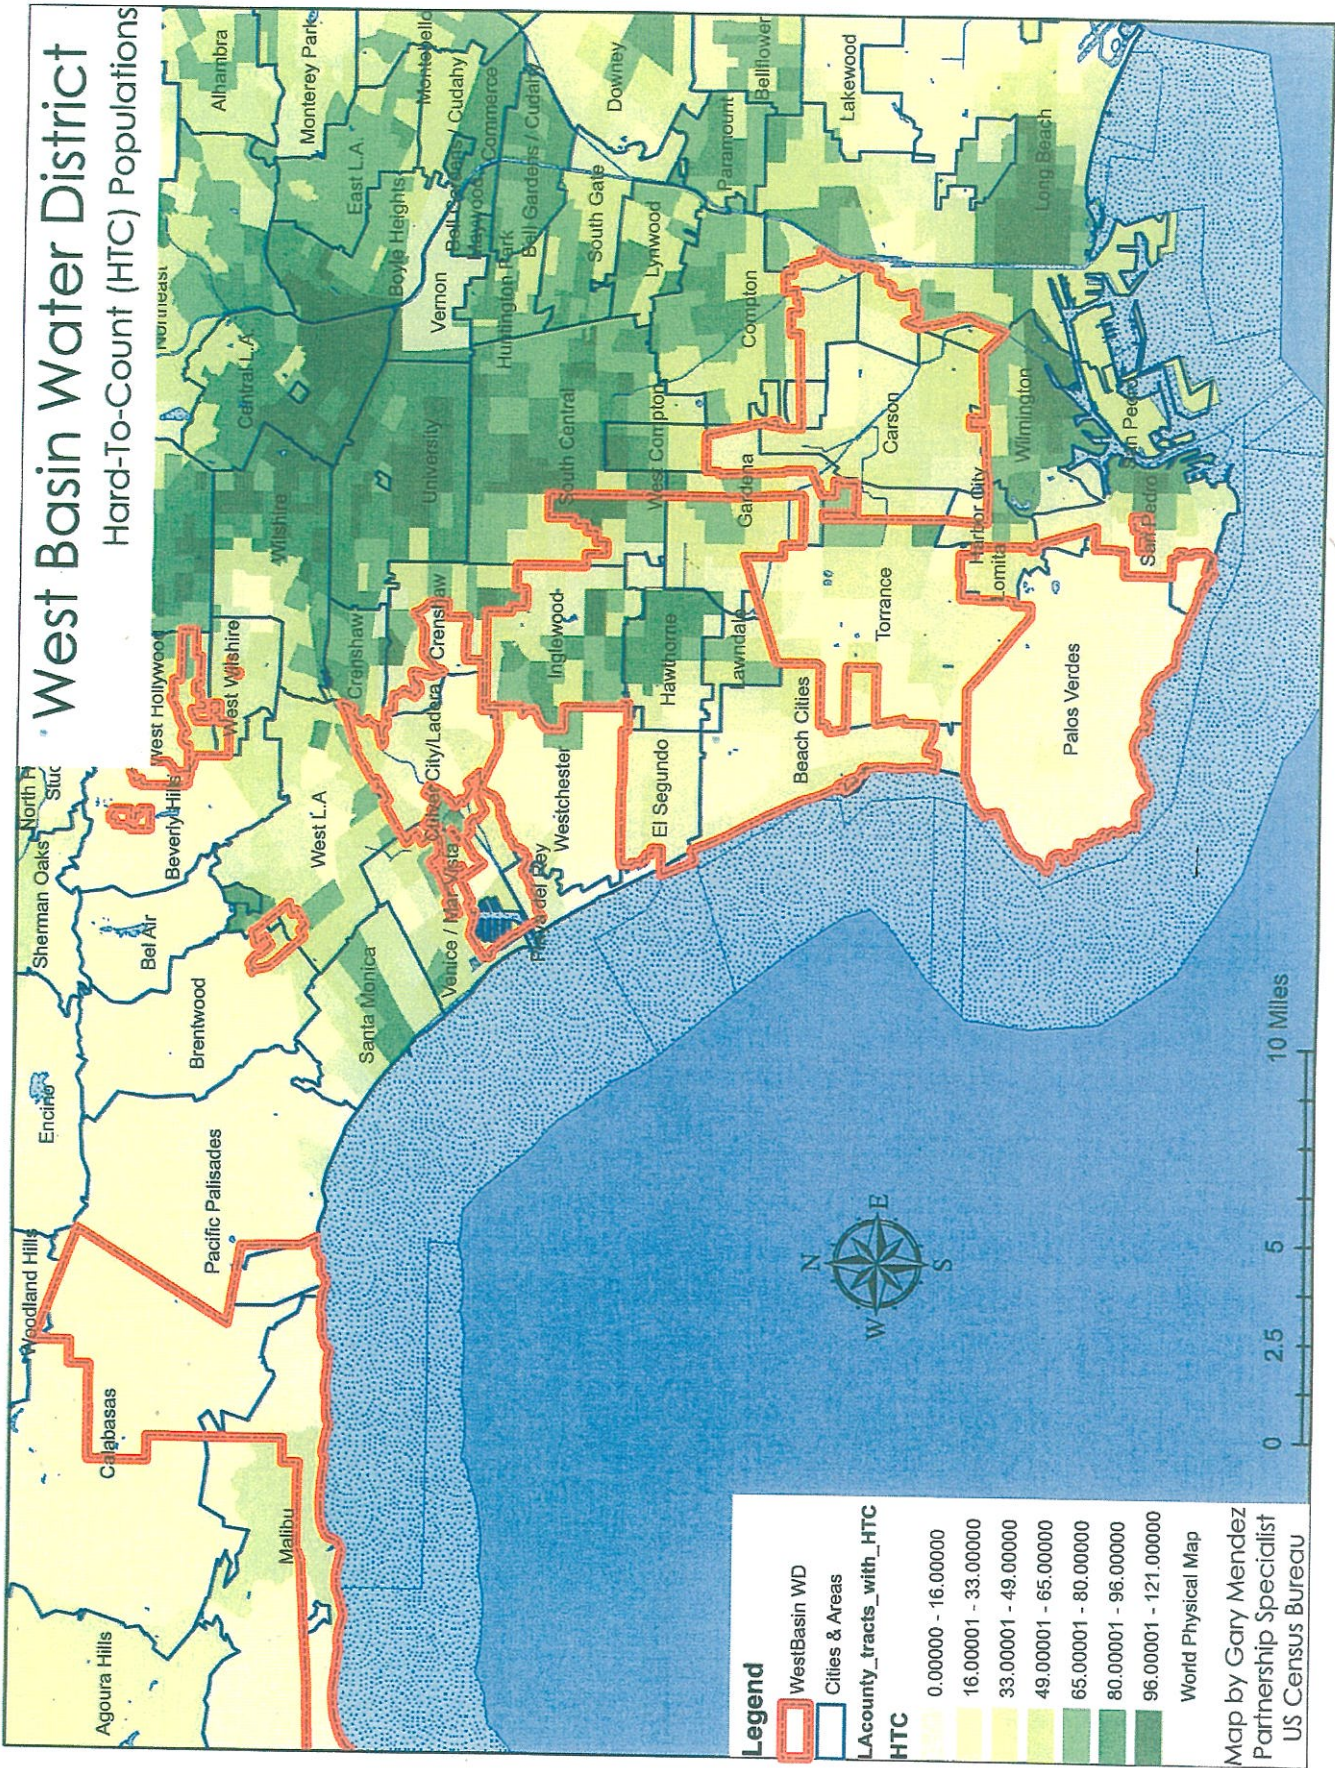

West Basin Water District Hard-To-Count (HTC) Populations

Legend

- WestBasin WD
- Cities & Areas
- LAcouny_tracts_with_HTC
- HTC

0.00000 - 16.00000
16.00001 - 33.00000
33.00001 - 49.00000
49.00001 - 65.00000
65.00001 - 80.00000
80.00001 - 96.00000
96.00001 - 121.00000

World Physical Map

Map by Gary Mendez
Partnership Specialist
US Census Bureau