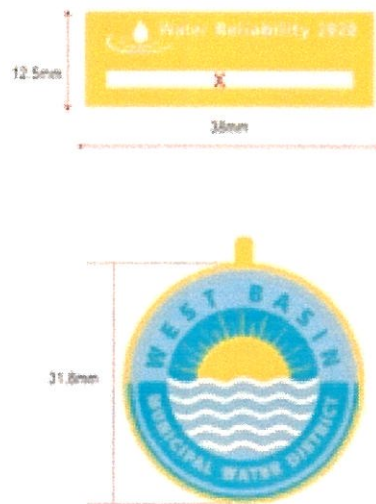

Clasp Pin

-  silver metal
-  pms 298c
-  pms white
-  pms 283c
-  cut out

Clasp Pin

-  bronze metal
-  pms 298c
-  pms white
-  pms 283c
-  cut out