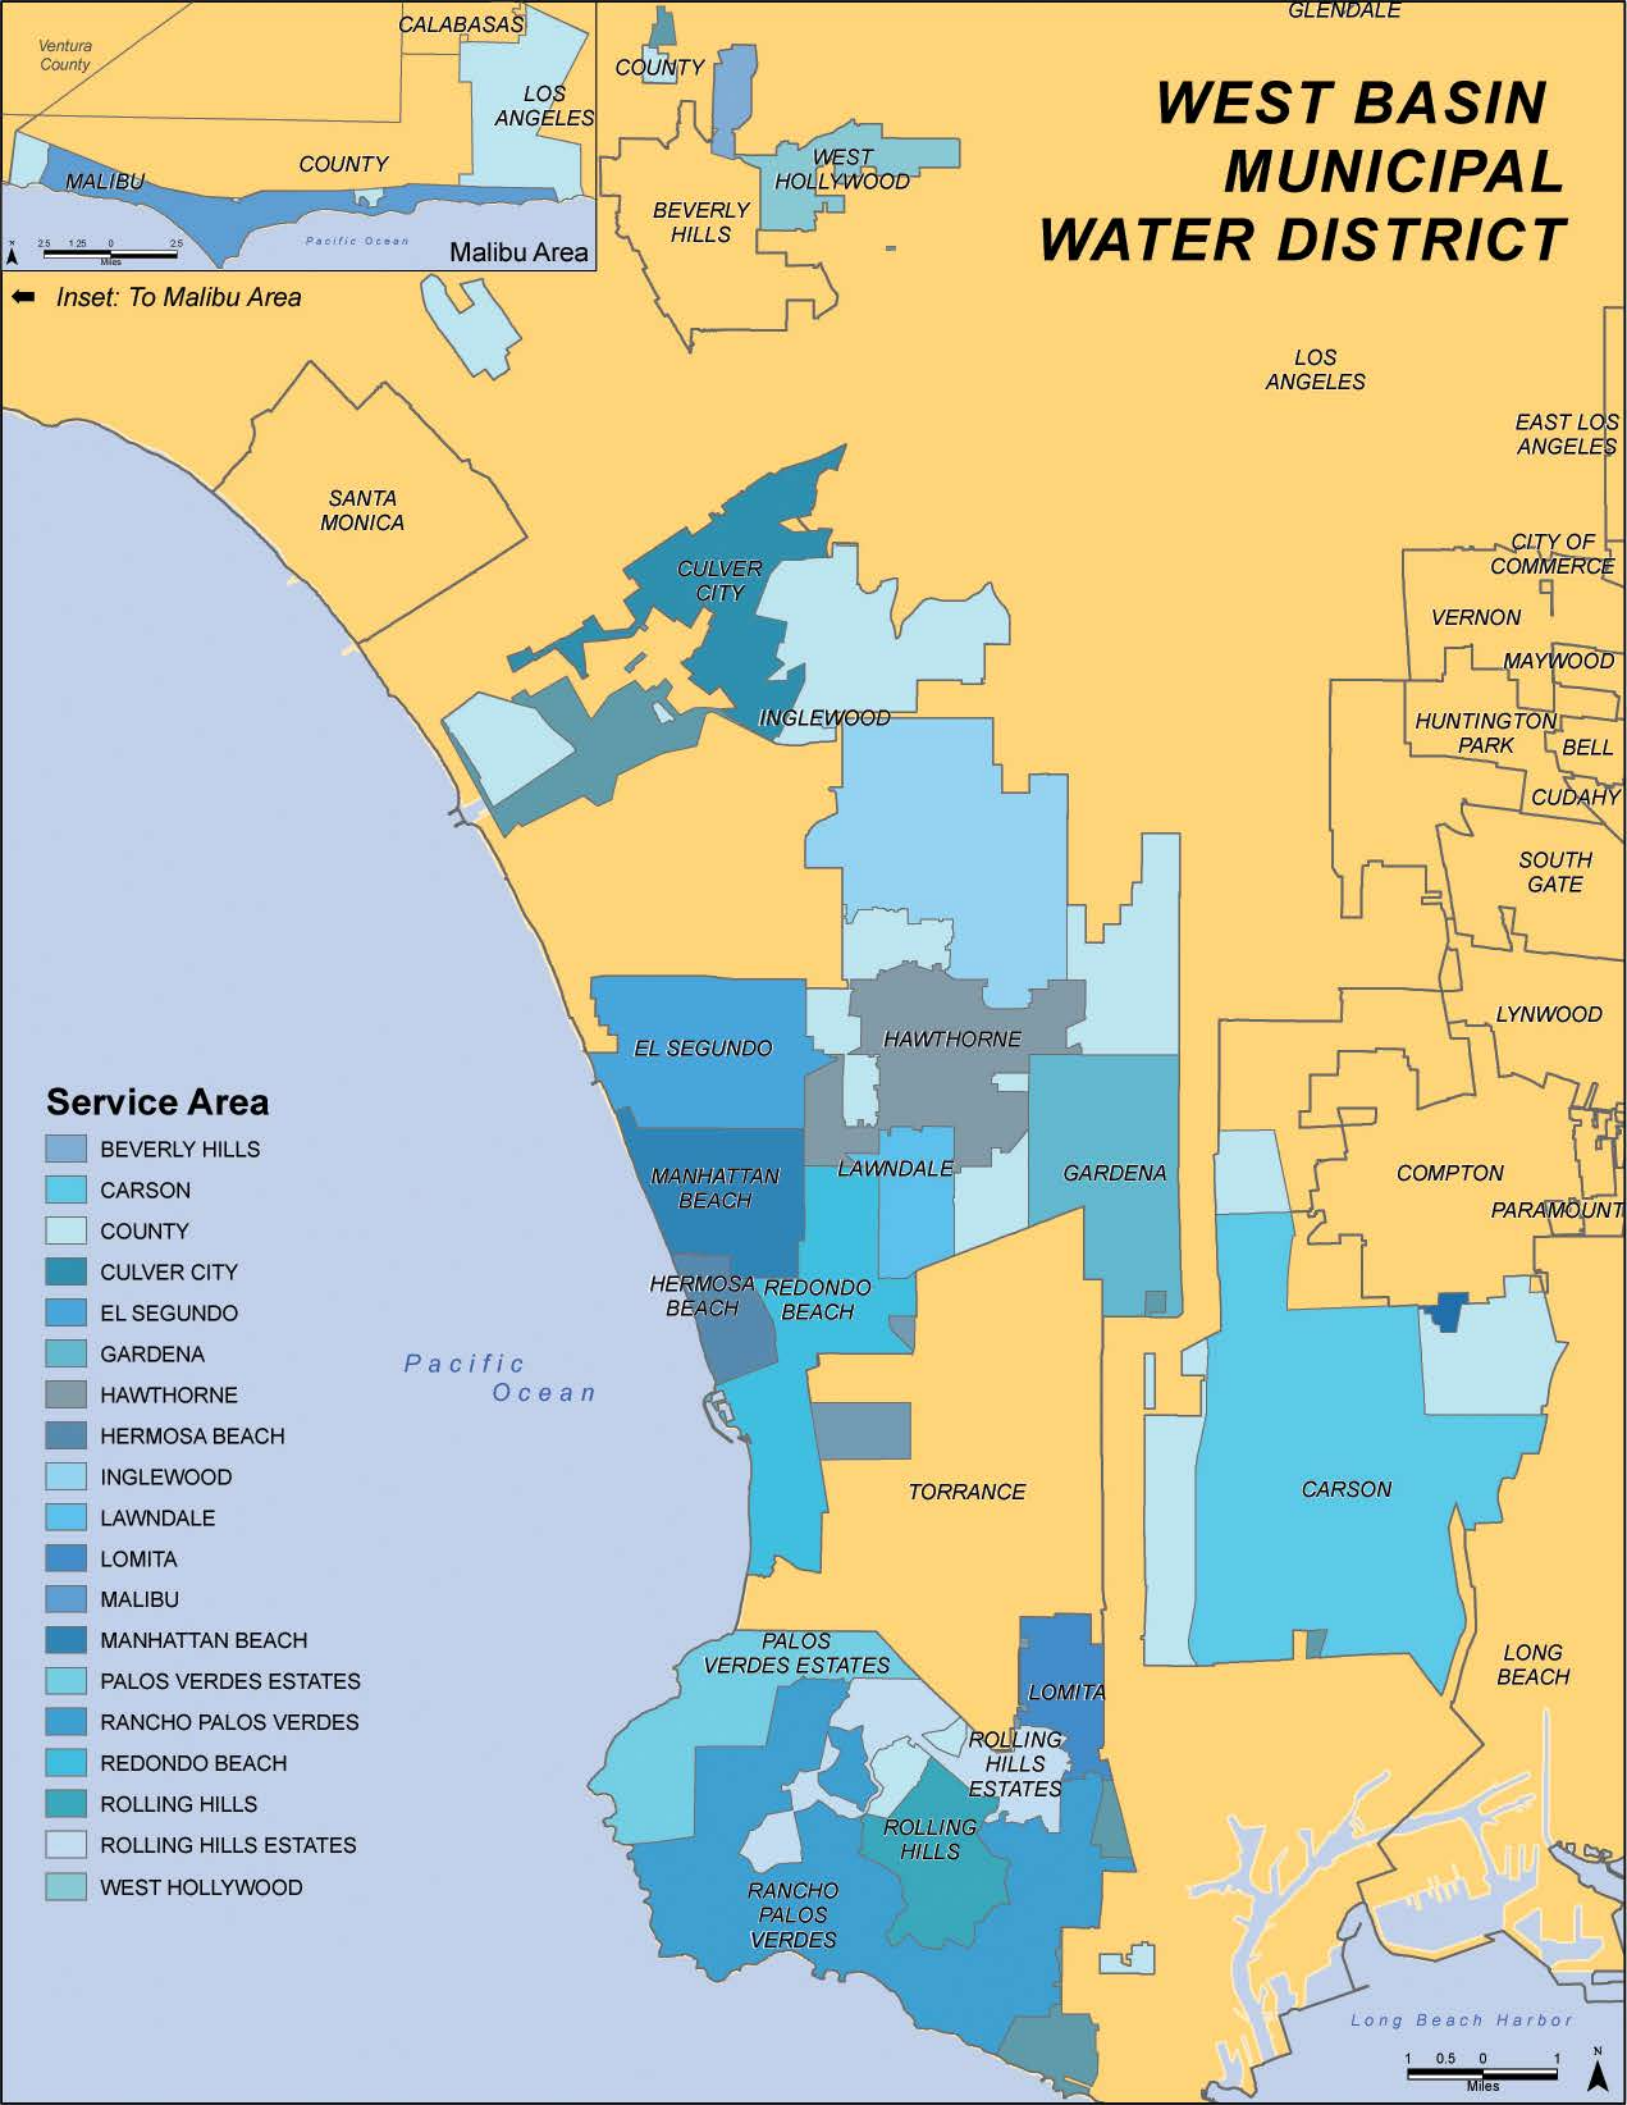

# WEST BASIN MUNICIPAL WATER DISTRICT

## Service Area

- BEVERLY HILLS
- CARSON
- COUNTY
- CULVER CITY
- EL SEGUNDO
- GARDENA
- HAWTHORNE
- HERMOSA BEACH
- INGLEWOOD
- LAWDALE
- LOMITA
- MALIBU
- MANHATTAN BEACH
- PALOS VERDES ESTATES
- RANCHO PALOS VERDES
- REDONDO BEACH
- ROLLING HILLS
- ROLLING HILLS ESTATES
- WEST HOLLYWOOD