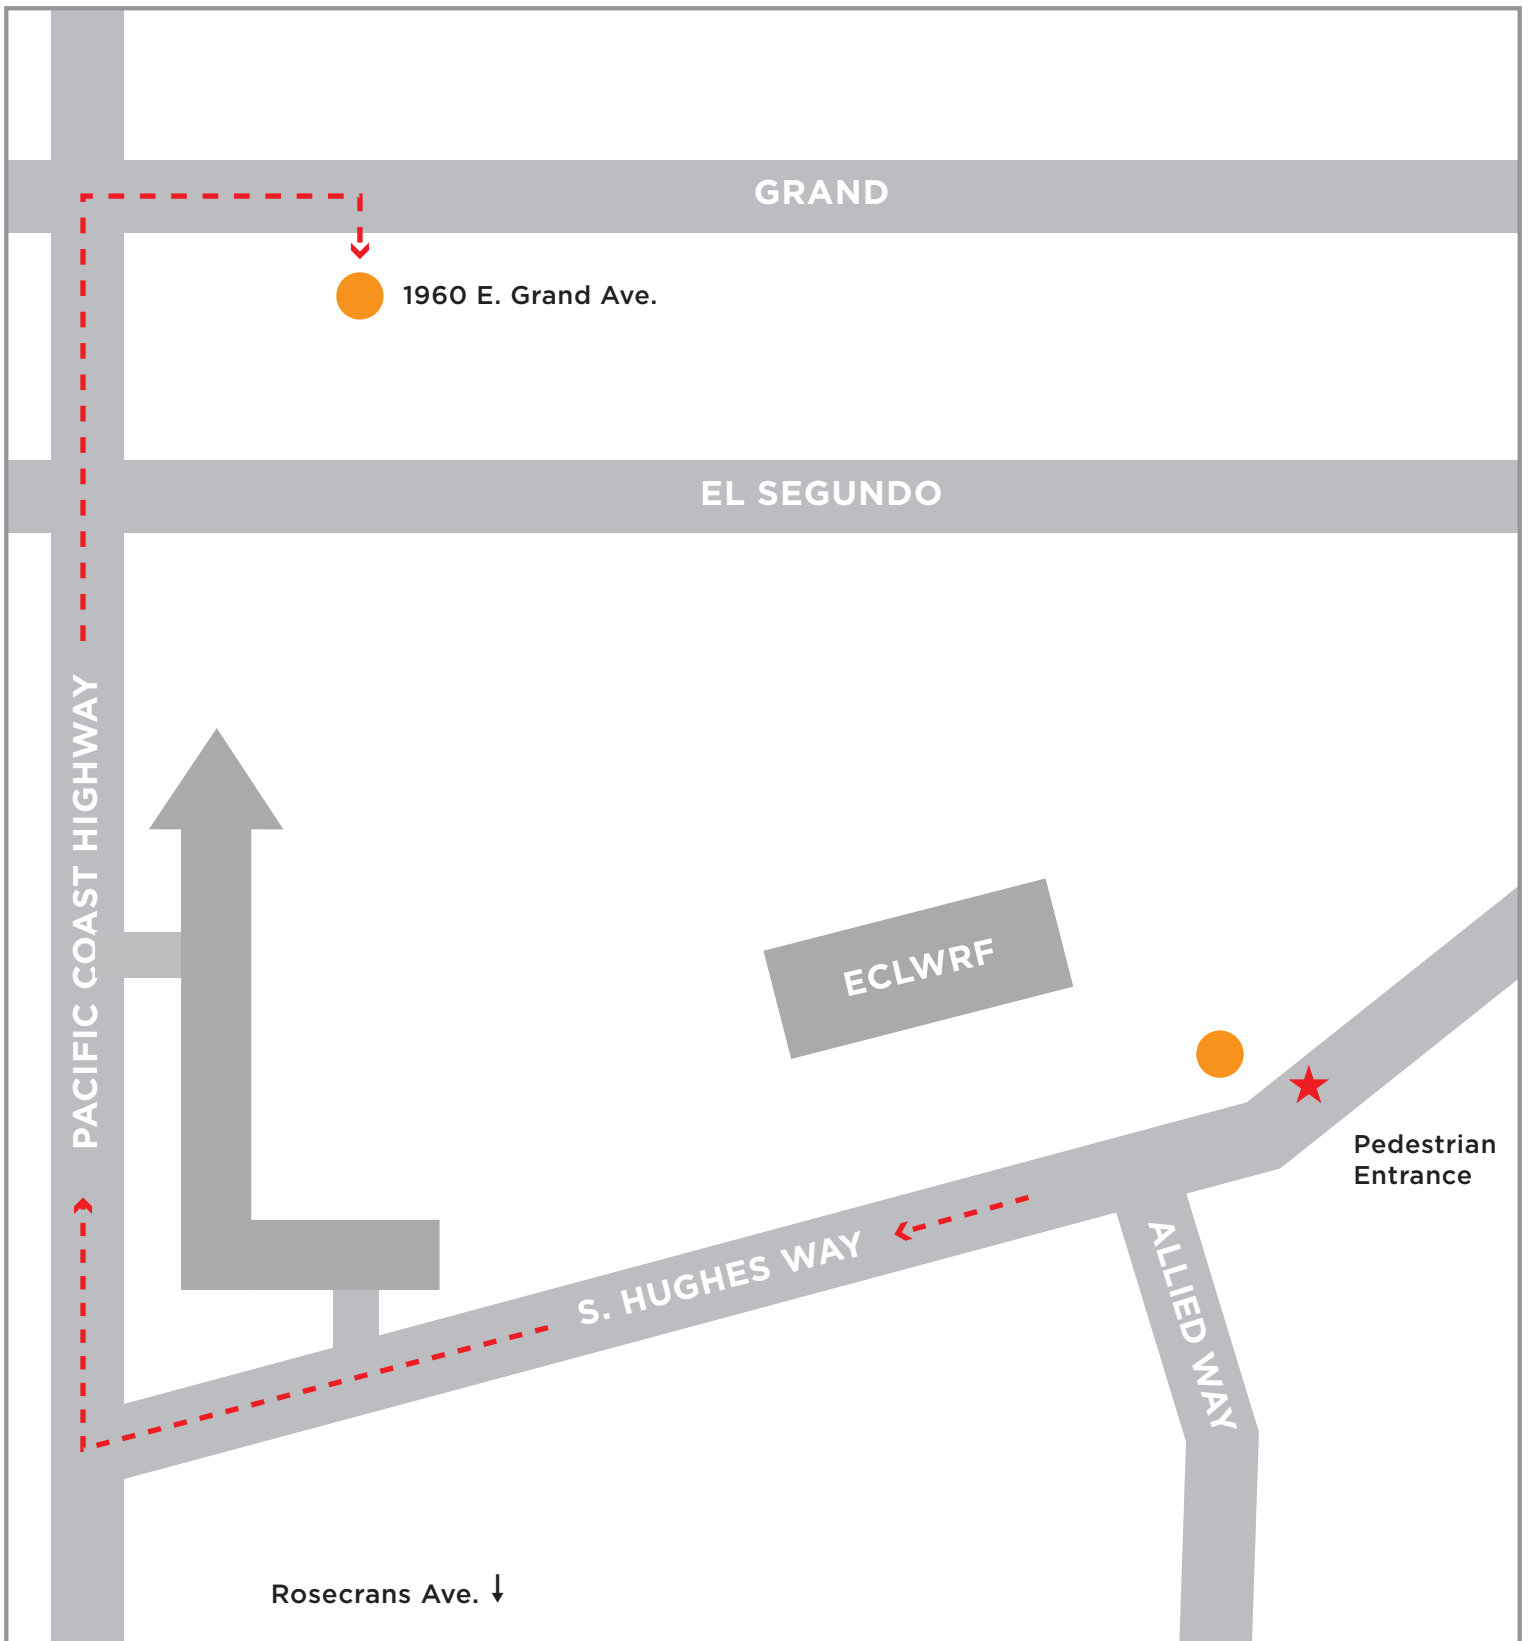

WATER HARVEST 2018 PARKING AND SHUTTLES

 Shuttle Drop off/Pick Up
Runs every 15 minutes

Start: 9:45am
End: 2:00pm; all shuttles enroute back to structure