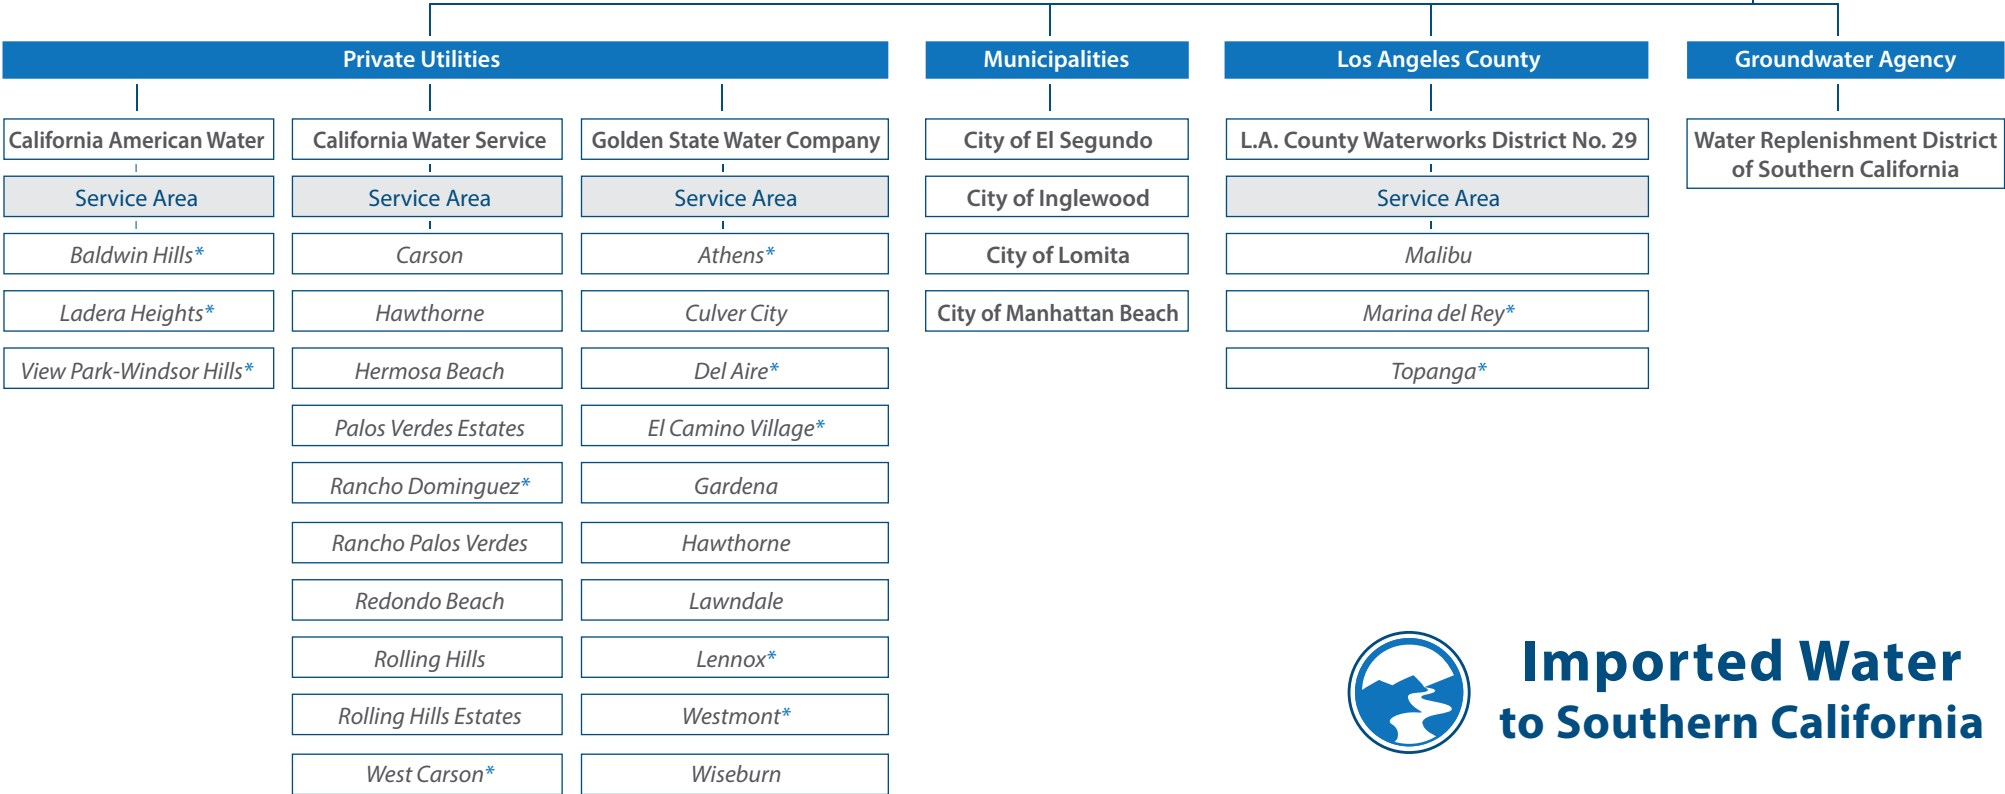

**Metropolitan Water District
of Southern California**
Imported Water Wholesaler for Southern California

Member Agencies

**West Basin
Municipal Water District**
Imported Water Wholesaler for 17 Cities
and *Unincorporated LA County Areas

**Imported Water
to Southern California**